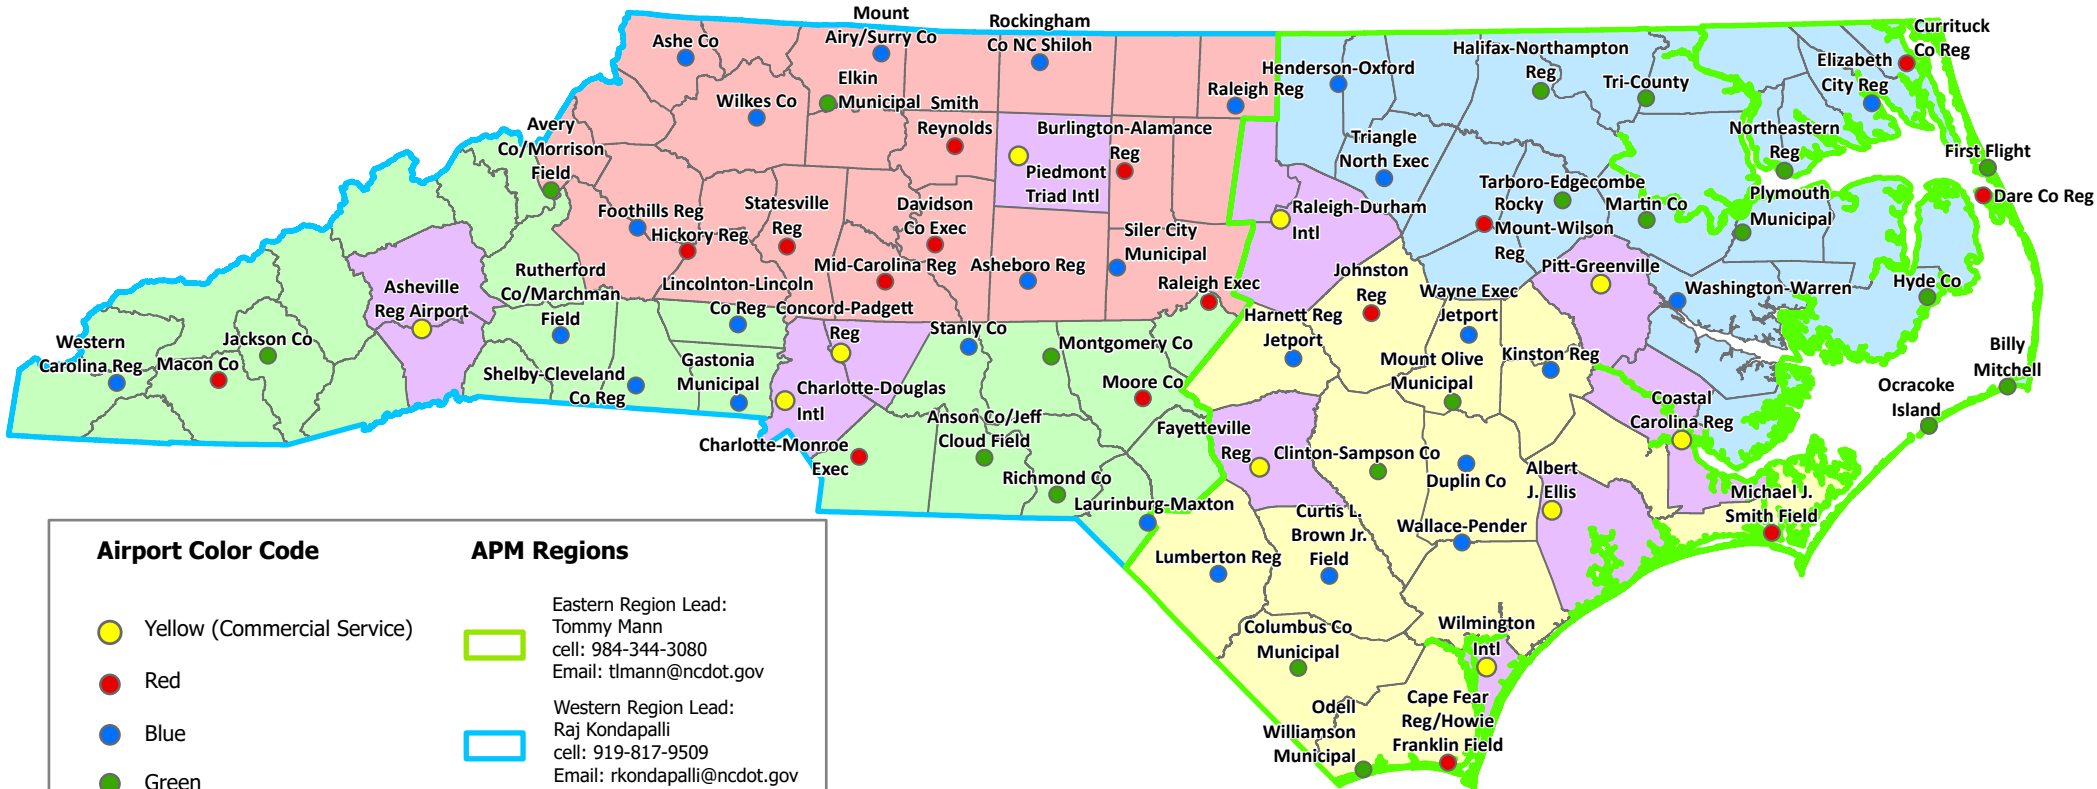

NCDOT - Division of Aviation Airport Project Managers

Airport Color Code	APM Regions
● Yellow (Commercial Service)	Eastern Region Lead: Tommy Mann cell: 984-344-3080 Email: tmann@ncdot.gov
● Red	Western Region Lead: Raj Kondapalli cell: 919-817-9509 Email: rkondapalli@ncdot.gov
● Blue	North East: Robin Peele cell: 919-414-9942 Email: rdpeele@ncdot.gov
● Green	North West: Raj Kondapalli (interim) cell: 919-817-9509 Email: rkondapalli@ncdot.gov
	South East: Tommy Mann (interim) cell: 984-344-3080 Email: tmann@ncdot.gov
	South West: Mostafa Moradi office: 919-814-0567 Email: mmoradi@ncdot.gov
	Commercial Service: Mortaza Habibi cell: 919-614-8094 Email: gmhabibi@ncdot.gov